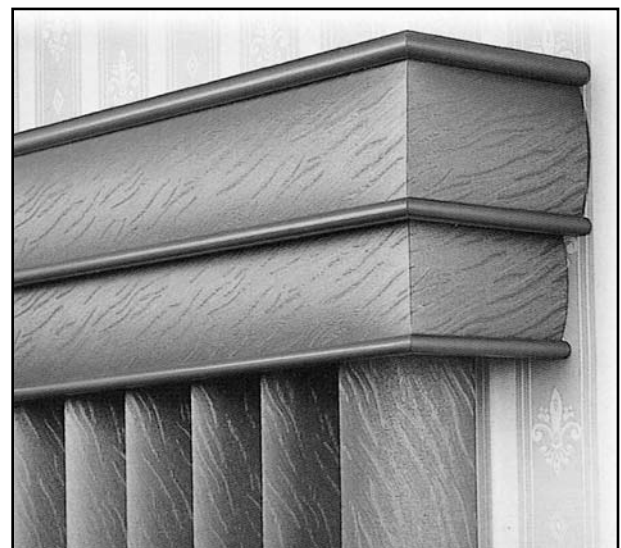

Crowning Impressions™ Double-Tier Valance

3" CROWNING IMPRESSIONS™ VALANCE TRIM COLORS*

COLOR NAME	COLOR NUMBER	COLOR NAME	COLOR NUMBER
Amber	035-460	Light Oak	035-156
Bleached Oak	035-154	Onyx	035-288
Dark Oak	035-155	Opal	035-041
Emerald	035-710	Pearl	035-132
Gold	035-910	Pewter	035-735
Gold/Opal	035-049		

* Available in single, double or triple-tier styles