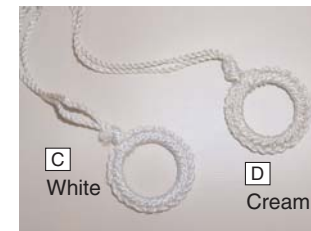

Rayon Pulls