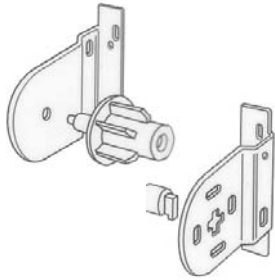

Name
Address
City, State, Zip
Phone
Special Instructions

DATE
SIDEMARK
P.O. #
ORDERED BY
DATE NEEDED
PAGE _____ OF _____

SEE OTHER SIDE FOR BRACKETS, DECORATIVE HEMS AND DECORATIVE PULLS

QTY	WIDTH (inches)	HEIGHT (inches)	TT	IM (check one)	PATTERN AND COLOR NAME	SHADE TYPE (SPRING OR CLUTCH)	CONTROL SIDE FOR CLUTCH	SPRING ROLLER BRACKETS				DECORATIVE HEMS			PULL STYLE SEE SAMPLES AND CODES ON BACK	
								UNIVERSAL	WALL	INSIDE	CEILING	HEM STYLE	GIMP	FRINGE		GIMP or FRINGE COLOR
1							L R									
2							L R									
3							L R									
4							L R									
5							L R									
6							L R									
7							L R									
8							L R									
9							L R									
10							L R									
11							L R									
12							L R									

ADDITIONAL INSTRUCTIONS: _____

TT (Tip-to-Tip) Size: Is the exact size of the entire shade unit. Specify "TT" when you have made your own size adjustments.

IM (Inside Mount) Size: The exact size of the window opening. Specify "IM" when you want the factory to deduct 1/8" for the shade to fit inside the opening.

BRACKETS, DECORATIVE HEMS AND DECORATIVE PULLS

ROLLER SHADE MOUNTING BRACKETS:

CLUTCH ROLLER CONTROLS:

UNIVERSAL CLUTCH BRACKET:
All shades with Clutch Roller controls will automatically come with this bracket. It can be used for wall mount, ceiling mount or inside mount.