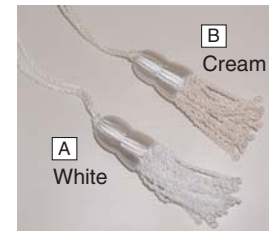

WALL BRACKET: For mounting on the trim or on the wall next to a window with no trim.

INSIDE BRACKET: For all standard Inside Mount installations.

CEILING BRACKET: For mounting the shade up into the ceiling or soffit.

DECORATIVE HEMS:

All roller shades can be finished off at the bottom with a decorative hem—as shown below:

DECORATIVE PULLS FOR SPRING ROLLER SHADES:

Please indicate code on front of order form.

Rayon Tassels